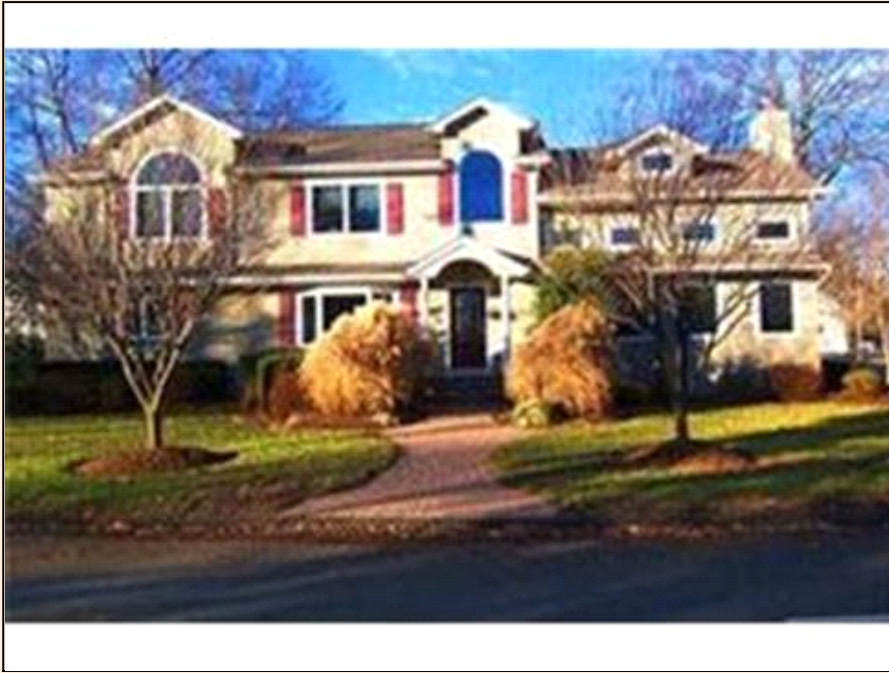

# Huge Expanded Colonial River Vale

*Huge Expanded Colonial*

## PROPERTY DETAILS

**Listing Price:** **\$700,000**

**Listing Address:** Huge Expanded  
Colonial  
River Vale NJ 07675

**Bedrooms:** 4

**Full Baths:** 3

**Partial Baths:** 0

**Style:** Colonial

**QR Code:**

## PROPERTY DESCRIPTION

TOTALLY RENOVATED AND AMAZING COLONIAL ON A QUIET RESIDENTIAL STREET, 2 STORY SOARING ENTRY FOYER AND INCREDIBLE AND INVITING 2 STORY GREAT ROOM WITH CUSTOM CEILINGS AND A REMARKABLE FLOOR TO CEILING STONE FIREPLACE. COLUMNS DEFINE THE HUGE BANQUET SIZED DINING ROOM AND EAT IN KITCHEN WITH CUSTOM HICKORY CABINETS AND CENTER ISLAND. IMMENSE MASTER SUITE WITH ARCHITECTURALLY VAULTED CEILINGS, SITTING ROOM/NURSERY, AND A GORGEOUS MASTER BATHROOM WITH GRANITE COUNTERS, WHIRLPOOL TUB AND STALL SHOWER WITH GLASS ENCLOSURE! LARGE FINISHED BASEMENT WITH PLUMBING FOR 4TH BATH. PAVER DRIVEWAY AND GORGEOUS PAVER PATIO IN A FENCED IN BACKYARD. REMARKABLE VALUE! This remarkable home has been blown out and updated with very special features..priced for a quick sale...outstanding location..outstanding home..outstanding town!!SELLER HOLDS NJRE LICENSE.